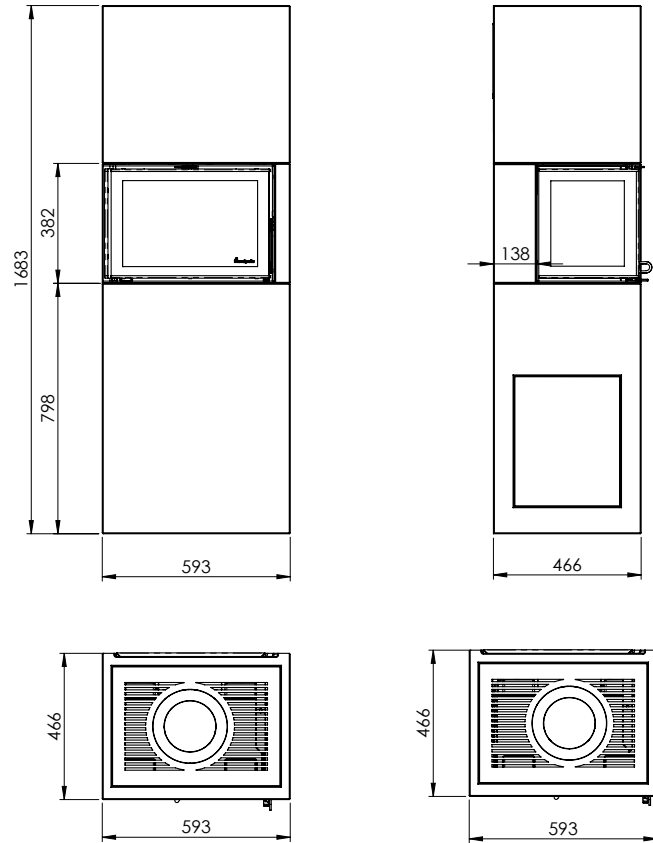

Measurements

PISA/PISA + WOOD SHELF

 Nordpeis

FIG 1

PISA/N-20A = MM

PISA + WOOD SHELF/N-20A = MM

Measurements

PISA/PISA + WOOD SHELF

 Nordpeis

FIG 2

PISA/N-20A = CHIMNEY CONNECTIONS

PISA + WOOD SHELF/N-20A = CHIMNEY CONNECTIONS

Measurements

PISA/PISA + WOOD SHELF

 Nordpeis

FIG 3