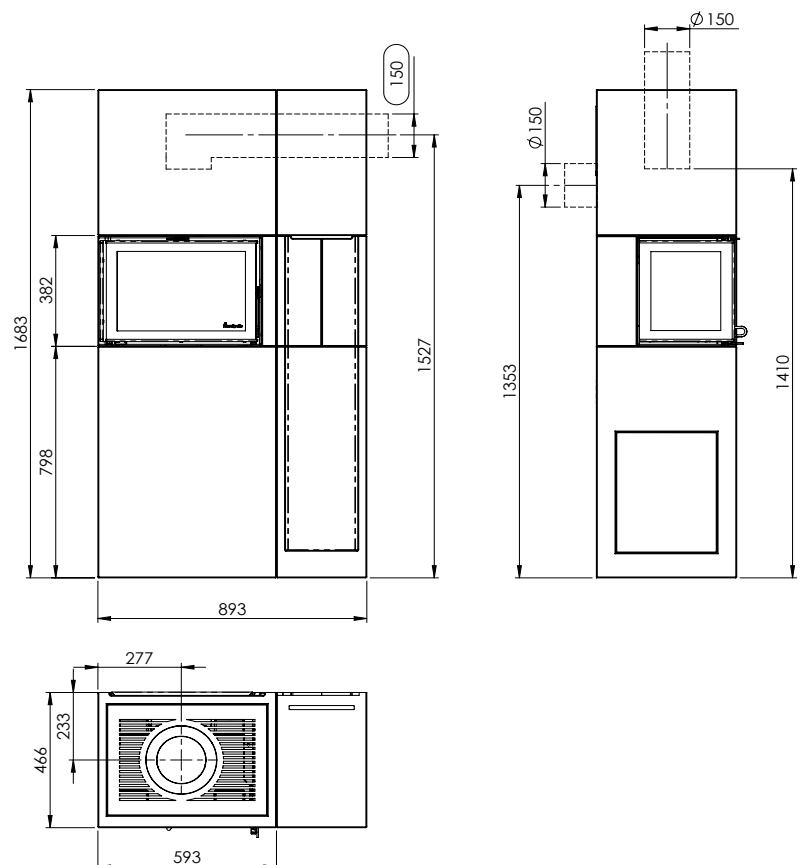

Measurements

PISA/PISA + WOOD SHELF

 Nordpeis

FIG 1

PISA/N-20A = MM

PISA + WOOD SHELF/N-20A = MM

Measurements

PISA/PISA + WOOD SHELF

 Nordpeis

FIG 2

PISA/N-20A = CHIMNEY CONNECTIONS

PISA + WOOD SHELF/N-20A = CHIMNEY CONNECTIONS

Measurements

PISA/PISA + WOOD SHELF

 Nordpeis

FIG 3