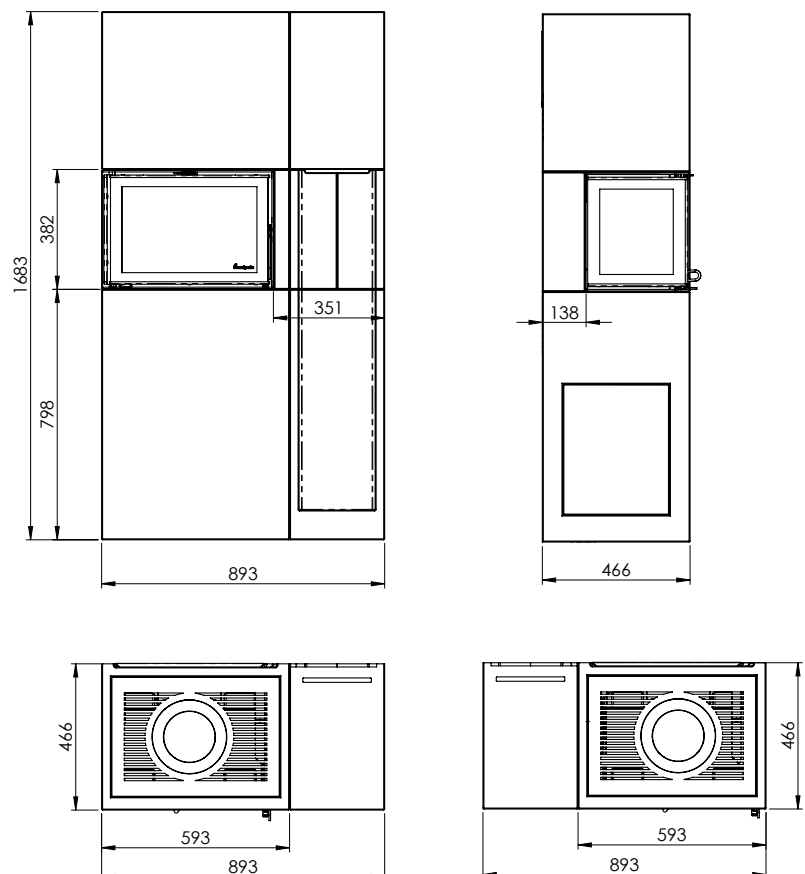

Measurements

PISA/PISA + WOOD SHELF

 Nordpeis

FIG 1

PISA/N-20A = MM

PISA + WOOD SHELF/N-20A = MM

Measurements

PISA/PISA + WOOD SHELF

 Nordpeis

FIG 2

PISA/N-20A = CHIMNEY CONNECTIONS

PISA + WOOD SHELF/N-20A = CHIMNEY CONNECTIONS

Measurements

PISA/PISA + WOOD SHELF

 Nordpeis

FIG 3