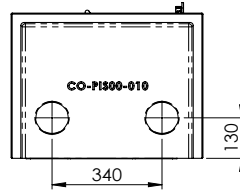

Measurements

PISA/PISA + WOOD SHELF

 Nordpeis

FIG 1

PISA/N-20A = MM

PISA + WOOD SHELF/N-20A = MM

Measurements

PISA/PISA + WOOD SHELF

 Nordpeis

FIG 2

PISA/N-20A = CHIMNEY CONNECTIONS

PISA + WOOD SHELF/N-20A = CHIMNEY CONNECTIONS

Measurements

PISA/PISA + WOOD SHELF

 Nordpeis

FIG 3

PISA/N-20A = MM/AIR

PISA + WOOD SHELF/N-20A = MM/AIR