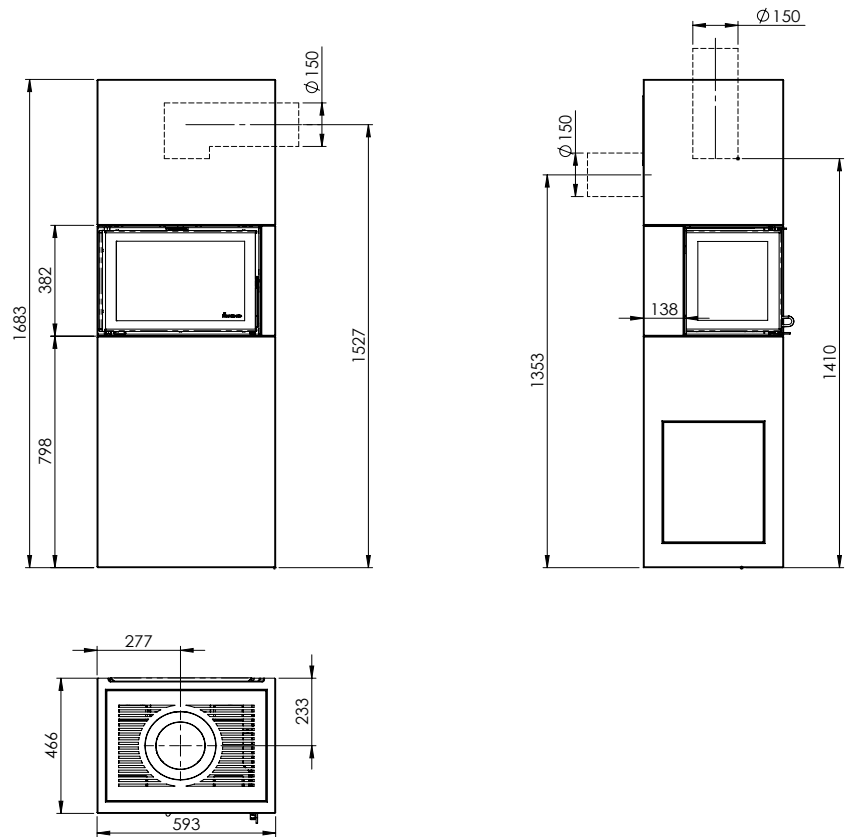

Measurements

PISA/PISA + WOOD SHELF

 Nordpeis

FIG 1

PISA/N-20A = MM

PISA + WOOD SHELF/N-20A = MM

Measurements

PISA/PISA + WOOD SHELF

 Nordpeis

FIG 2

PISA/N-20A = CHIMNEY CONNECTIONS

PISA + WOOD SHELF/N-20A = CHIMNEY CONNECTIONS

Measurements

PISA/PISA + WOOD SHELF

 Nordpeis

FIG 3