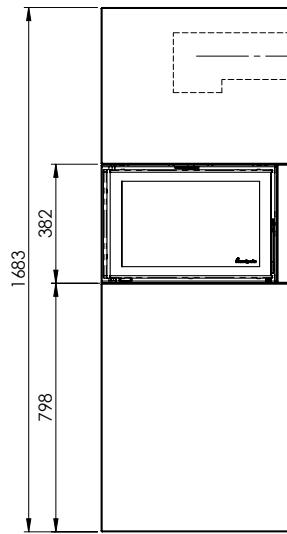

Measurements

PISA/PISA + WOOD SHELF

 Nordpeis

FIG 1

PISA/N-20A = MM

PISA + WOOD SHELF/N-20A = MM

Measurements

PISA/PISA + WOOD SHELF

 Nordpeis

FIG 2

PISA/N-20A = CHIMNEY CONNECTIONS

PISA + WOOD SHELF/N-20A = CHIMNEY CONNECTIONS

Measurements

PISA/PISA + WOOD SHELF

 Nordpeis

FIG 3

PISA/N-20A = MM/AIR

PISA + WOOD SHELF/N-20A = MM/AIR