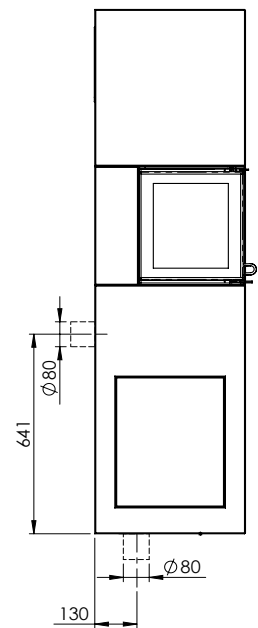

Measurements

PISA/PISA + WOOD SHELF

 Nordpeis

FIG 1

PISA/N-20A = MM

PISA + WOOD SHELF/N-20A = MM

Measurements

PISA/PISA + WOOD SHELF

 Nordpeis

FIG 2

PISA/N-20A = CHIMNEY CONNECTIONS

PISA + WOOD SHELF/N-20A = CHIMNEY CONNECTIONS

Measurements

PISA/PISA + WOOD SHELF

 Nordpeis

FIG 3

PISA/N-20A = MM/AIR

PISA + WOOD SHELF/N-20A = MM/AIR